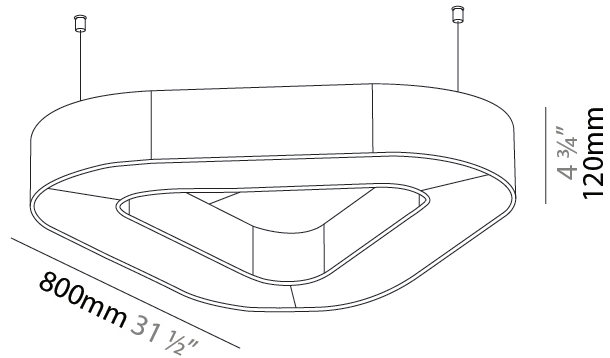

GENERAL

Series: Victory Acoustic
Brand: Prolicht
Division: Architectural
Mounting Type: Suspension
Mounting Location: Ceiling
Subcategory: Acoustic

PHYSICAL

Shape: Round
Length (mm): 800
Length (in): 31 1/2
Width (mm): 752
Width (in): 29 5/8
Height (mm): 120
Height (in): 4 3/4
Light Distribution: Direct
Diffuser: [PMMA - Opal / Micro-Prism](#)
Fixture Finish: [SSR / BKV / CWI / CRY / HAB / UFT / ITA / RUA / FTG / MYG / LOD / PUS / FRO / FUP / KIA / POP / BLS / SPG / MEY / GOH / GUM / CHC / COM / ABZ / JAG / OBR / MOS / ROR](#)
Accent Finish: [ANC / ASH / BNA / BTC / BZE / CEL / EGG / EVG / FOG / FOS / FST / FUA / IRI / IRO / KHA / LIC / LIM / MER / MSN / MUS / ONX / PEA / PLU / POL / PPY / RAY / ROY / RST / STE / SWD / TAN / TAU](#)
Fixture Material: Aluminum
Cable Details: [2 000mm / 78 3/4" or 6 000mm / 236 1/4" Transparent Cable](#)

ELECTRICAL

Lamp Type: LED (Zhaga Standard)
Input Wattage (W): 44.1
Total Output Wattage (W): 40
Dimming: [Non-Dimmable](#)
Driver Included: Yes
Driver Location: Integrated
Driver Type: Constant Current - Universal
Driver Class: Class 2
Input Voltage (V): 120 - 277

LED

[Color Temperature (°K): 2700 / 3000 / 3500 / 4000](#)
Max. Delivered Lumen (lm): Max. 4433
Nominal Lumen (lm): Max. 6045
CRI: >90 CRI
Lamp Life (hrs): 50000

OPTICAL

RATINGS AND CERTIFICATIONS

Certified By: CSA Certified to UL and CSA Standards
IP rating: IP20