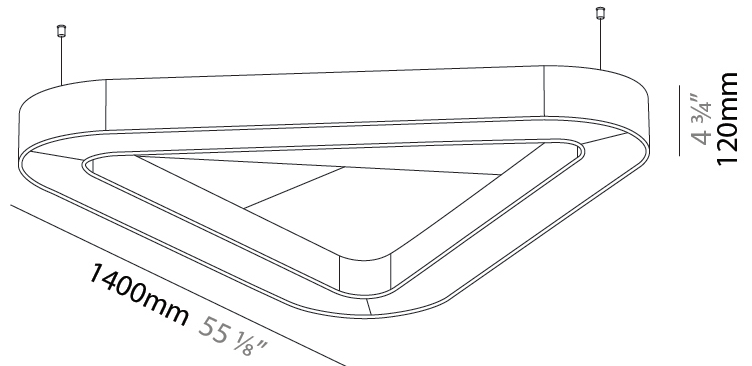

GENERAL

Series: Victory Acoustic
Brand: Prolicht
Division: Architectural
Mounting Type: Suspension
Mounting Location: Ceiling
Subcategory: Acoustic

PHYSICAL

Shape: Round
Length (mm): 1400
Length (in): 55 1/8
Width (mm): 1271
Width (in): 50 1/16
Height (mm): 120
Height (in): 4 3/4
Light Distribution: Direct
Diffuser: PMMA - Opal / Micro-Prism
Fixture Finish: SSR / BKV / CWI / CRY / HAB / UFT / ITA / RUA / FTG / MYG / LOD / PUS / FRO / FUP / KIA / POP / BLS / SPG / MEY / GOH / GUM / CHC / COM / ABZ / JAG / OBR / MOS / ROR
Accent Finish: ANC / ASH / BNA / BTC / BZE / CEL / EGG / EVG / FOG / FOS / FST / FUA / IRI / IRO / KHA / LIC / LIM / MER / MSN / MUS / ONX / PEA / PLU / POL / PPY / RAY / ROY / RST / STE / SWD / TAN / TAU
Fixture Material: Aluminum
Cable Details: 2 000mm / 78 3/4" or 6 000mm / 236 1/4" Transparent Cable

ELECTRICAL

Lamp Type: LED (Zhaga Standard)
Input Wattage (W): 88.1
Total Output Wattage (W): 80
Dimming: Non-Dimmable
Driver Included: Yes
Driver Location: Integrated
Driver Type: Constant Current - Universal
Driver Class: Class 2
Input Voltage (V): 120 - 277

LED

Color Temperature (°K): 2700 / 3000 / 3500 / 4000
Max. Delivered Lumen (lm): Max. 8866
Nominal Lumen (lm): Max. 12090
CRI: >90 CRI
Lamp Life (hrs): 50000

OPTICAL

RATINGS AND CERTIFICATIONS

Certified By: CSA Certified to UL and CSA Standards
IP rating: IP20